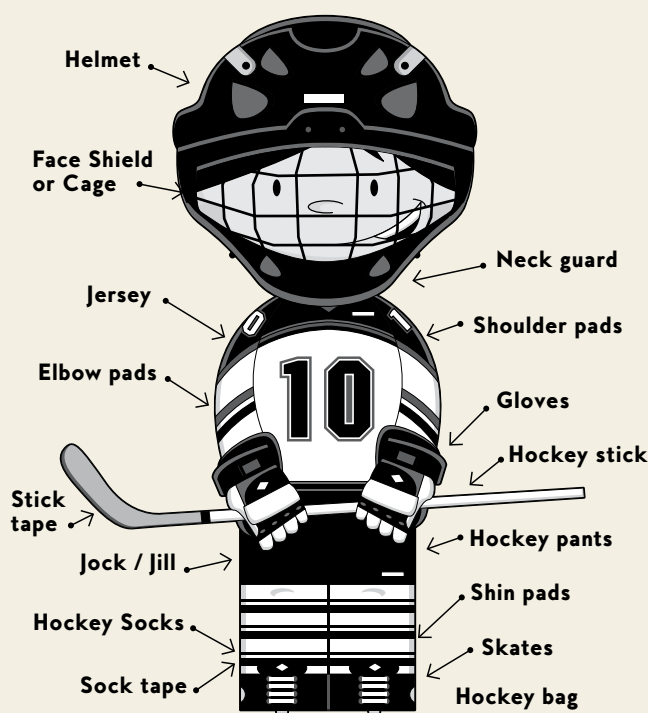

Power Skating Level 2

Are you looking for ideas and methods to improve your balance, technique, and strength? Let our coaches teach you to gain confidence using your edges to increase speed quickness and acceleration. Come to class prepared with full hockey/ringette gear. Level 2 children's learn to skate is a prerequisite.

Youth Hockey 13-18yrs

Full Hockey gear (including neck guard and face mask) is required. Student ID must be presented upon arrival. Space is available for 10 drop-in participants and guaranteed spaces for 10 registered participants. To register for this program, please call 604-501-5100. Drop-ins are available on a first come, first serve basis. Teams will be divided and supervised by an on-ice staff.

Recreational Hockey ☒ 19yrs+

A great way to fit in a recreational game of hockey! Full hockey gear required. NON-CONTACT. Space is limited to 20 Players and 2 Goalies.

Senior Recreational Hockey ☒ 55yrs+

No slapshots. Full hockey gear required. NON-CONTACT. Space is limited to 30 Players and 2 Goalies.

Hockey Gear

This is a list of full hockey equipment REQUIRED for all of our Children's Hockey Programs

Schedule is subject to change without notice. Please check online for updated information on any schedule changes.

CLOVERDALE ARENA 6090 176 Street 604-502-6410

Effective January 8 - March 18

SESSION	MONDAY	TUESDAY	WEDNESDAY	THURSDAY	FRIDAY	SATURDAY	SUNDAY
Public Skate	10:45am - 12:15pm				6:15pm - 7:45pm		
Family Skate							2pm - 3:30pm
Parent & Child Hockey ☒							12:30pm - 1:45pm
Recreational Hockey ☒				12noon - 1:30pm			
Youth Hockey					8pm - 9:15pm		
All programs cancelled on:	Cancelled Jan 8				Cancelled Mar 16		

NEWTON ARENA 7120 136B Street 604-501-5044

Effective January 8 - March 18

SESSION	MONDAY	TUESDAY	WEDNESDAY	THURSDAY	FRIDAY	SATURDAY	SUNDAY
Public Skate	11:30am - 12:45pm						12noon - 1:30pm Cancelled Feb 4
Family Skate					6:30pm - 8pm Cancelled Feb 2		
Adult Figure Skate				9:30am - 11am			
Parent & Tot		9:30am - 11am					
Adult Skate			11:30am - 12:45pm				

NORTH SURREY RECREATION CENTRE 10275 City Parkway 604-502-6300

Effective January 8 - March 18

SESSION	MONDAY	TUESDAY	WEDNESDAY	THURSDAY	FRIDAY	SATURDAY	SUNDAY
Public Skate	11:15am - 12:45pm		6:30pm - 8pm		11:15am - 12:45pm 8:15pm - 9:30pm	12noon - 1:30pm Cancelled Mar 17	
Family Skate					6:30pm - 8pm	1:45pm - 3:15pm Cancelled Mar 17	
Stick and Puck ☒			11:45am - 1:15pm				
Power Skating Level 2			6:15pm - 7pm				
Recreational Hockey ☒	11:45am - 1:15pm				11:45am - 1:15pm		
Youth Hockey			7:15pm - 8:30pm				

SOUTH SURREY ARENA 2199 - 148 Street 604-502-6200

Effective January 8 - March 18

SESSION	MONDAY	TUESDAY	WEDNESDAY	THURSDAY	FRIDAY	SATURDAY	SUNDAY
Public Skate			12:30pm - 2pm	4:30pm - 5:45pm	11:45am - 1pm Cancelled Feb 16	1pm - 2:30pm	
Parent & Tot			9am - 11am				
Adult Skate		11:45am - 1pm					
Stick and Puck ☒							

SURREY SPORT & LEISURE #110 - 16555 Fraser Hwy 604-501-5881

Effective September 11 - December 22

SESSION	MONDAY	TUESDAY	WEDNESDAY	THURSDAY	FRIDAY	SATURDAY	SUNDAY
Public Skate		11:15am - 12:45pm 6:30pm - 8pm		11:15am - 12:45pm	11:15am - 12:45pm		1pm - 2:30pm
Family Skate							11am - 12:30pm
Parent & Tot	9:30am - 11:30am 12:30pm - 2pm		9:30am - 11:30am 12:30pm - 2pm				
Adult Skate					1pm - 2:30pm		
Adult Figure Skate	10am - 11:30am				11am - 12:30pm		
Stick and Puck ☒	3pm - 4:15pm	10am - 11:30am		10am - 11:30am			
Recreational Hockey ☒	11:30am - 1pm		11:30am - 1pm		1:30pm - 3pm		9:30am - 10:45am 1pm - 2:15pm
Seniors Rec Hockey ☒		8:15am - 9:45am		8:15am - 9:45am			
All programs cancelled on:					Cancelled Feb 2		Cancelled Jan 21, Feb 4 & Mar 18

Schedule subject to change without notice. Helmets must be worn by children 12 years and under at all skating sessions. Figure skating or hockey play is not permitted during public sessions.

☒ Early sign-up available – sign up online, starting at 9:00PM the day before to reserve your spot for Stick & Puck, Parent & Child Hockey, Recreational Hockey and Seniors Rec Hockey. You may also sign up online, by phone or in person on the same day you wish to play. Players must arrive 10 minutes before the start of the program to hold their spot.